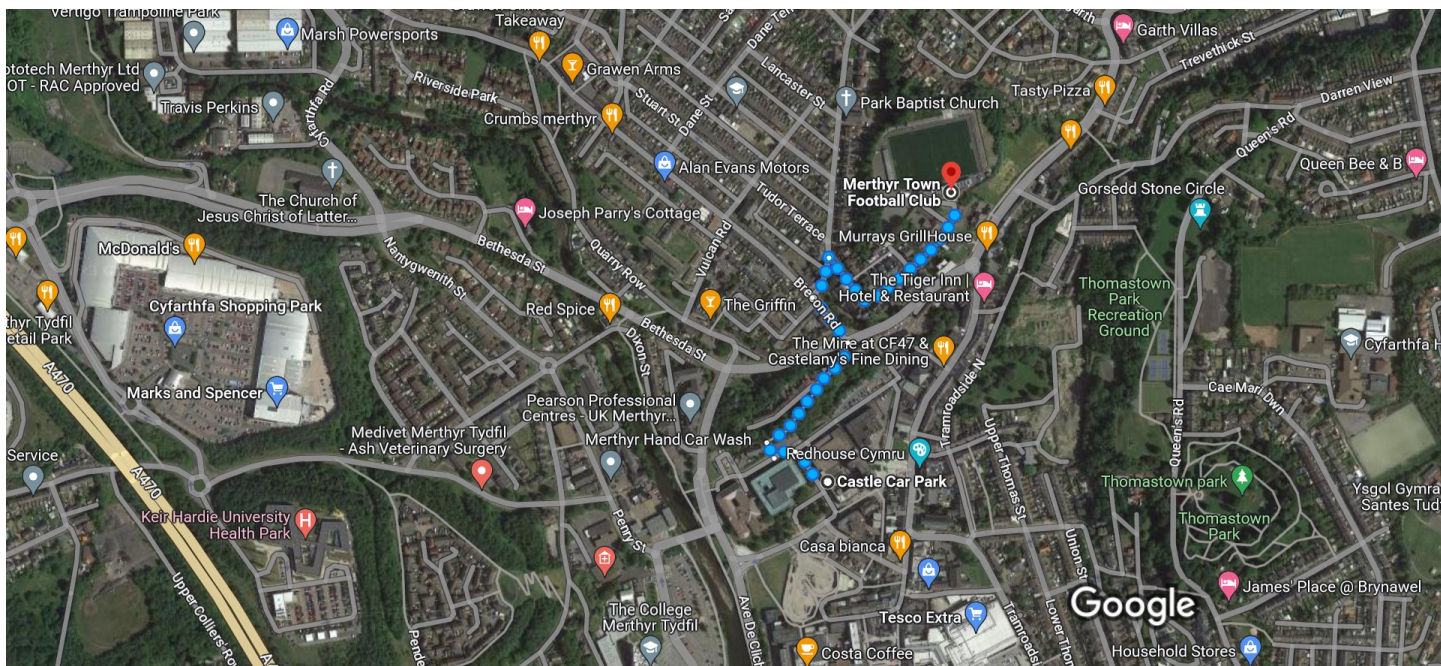

Castle Car Park, Merthyr Tydfil CF47 8JD to Merthyr Tydfil Town Football Club, Penydarren Park, Merthyr Tydfil CF47 8RF

Imagery ©2023 Airbus, Bluesky, Infoterra Ltd & COWI A/S, Getmapping plc, Maxar Technologies, The GeoInformation Group, Map data 100 m ©2023

Use caution – walking directions may not always reflect real-world conditions

Castle Car Park

Merthyr Tydfil CF47 8JD

- ↑ 1. Walk north-west on Glebeland Pl
  _____ 187 ft
- ← 2. Turn left to stay on Glebeland Pl
  _____ 102 ft
- ↪ 3. Turn right towards Abermorlais Terrace
  _____ 75 ft
- ↪ 4. Turn right onto Abermorlais Terrace
  _____ 0.1 mi
- ↶ 5. Abermorlais Terrace turns slightly left and becomes Brecon Rd
  _____ 243 ft
- ↪ 6. Turn right onto The Walk
  _____ 190 ft
- ↪ 7. Turn right onto Park Terrace
  📍 Destination will be on the right
  _____ 0.2 mi